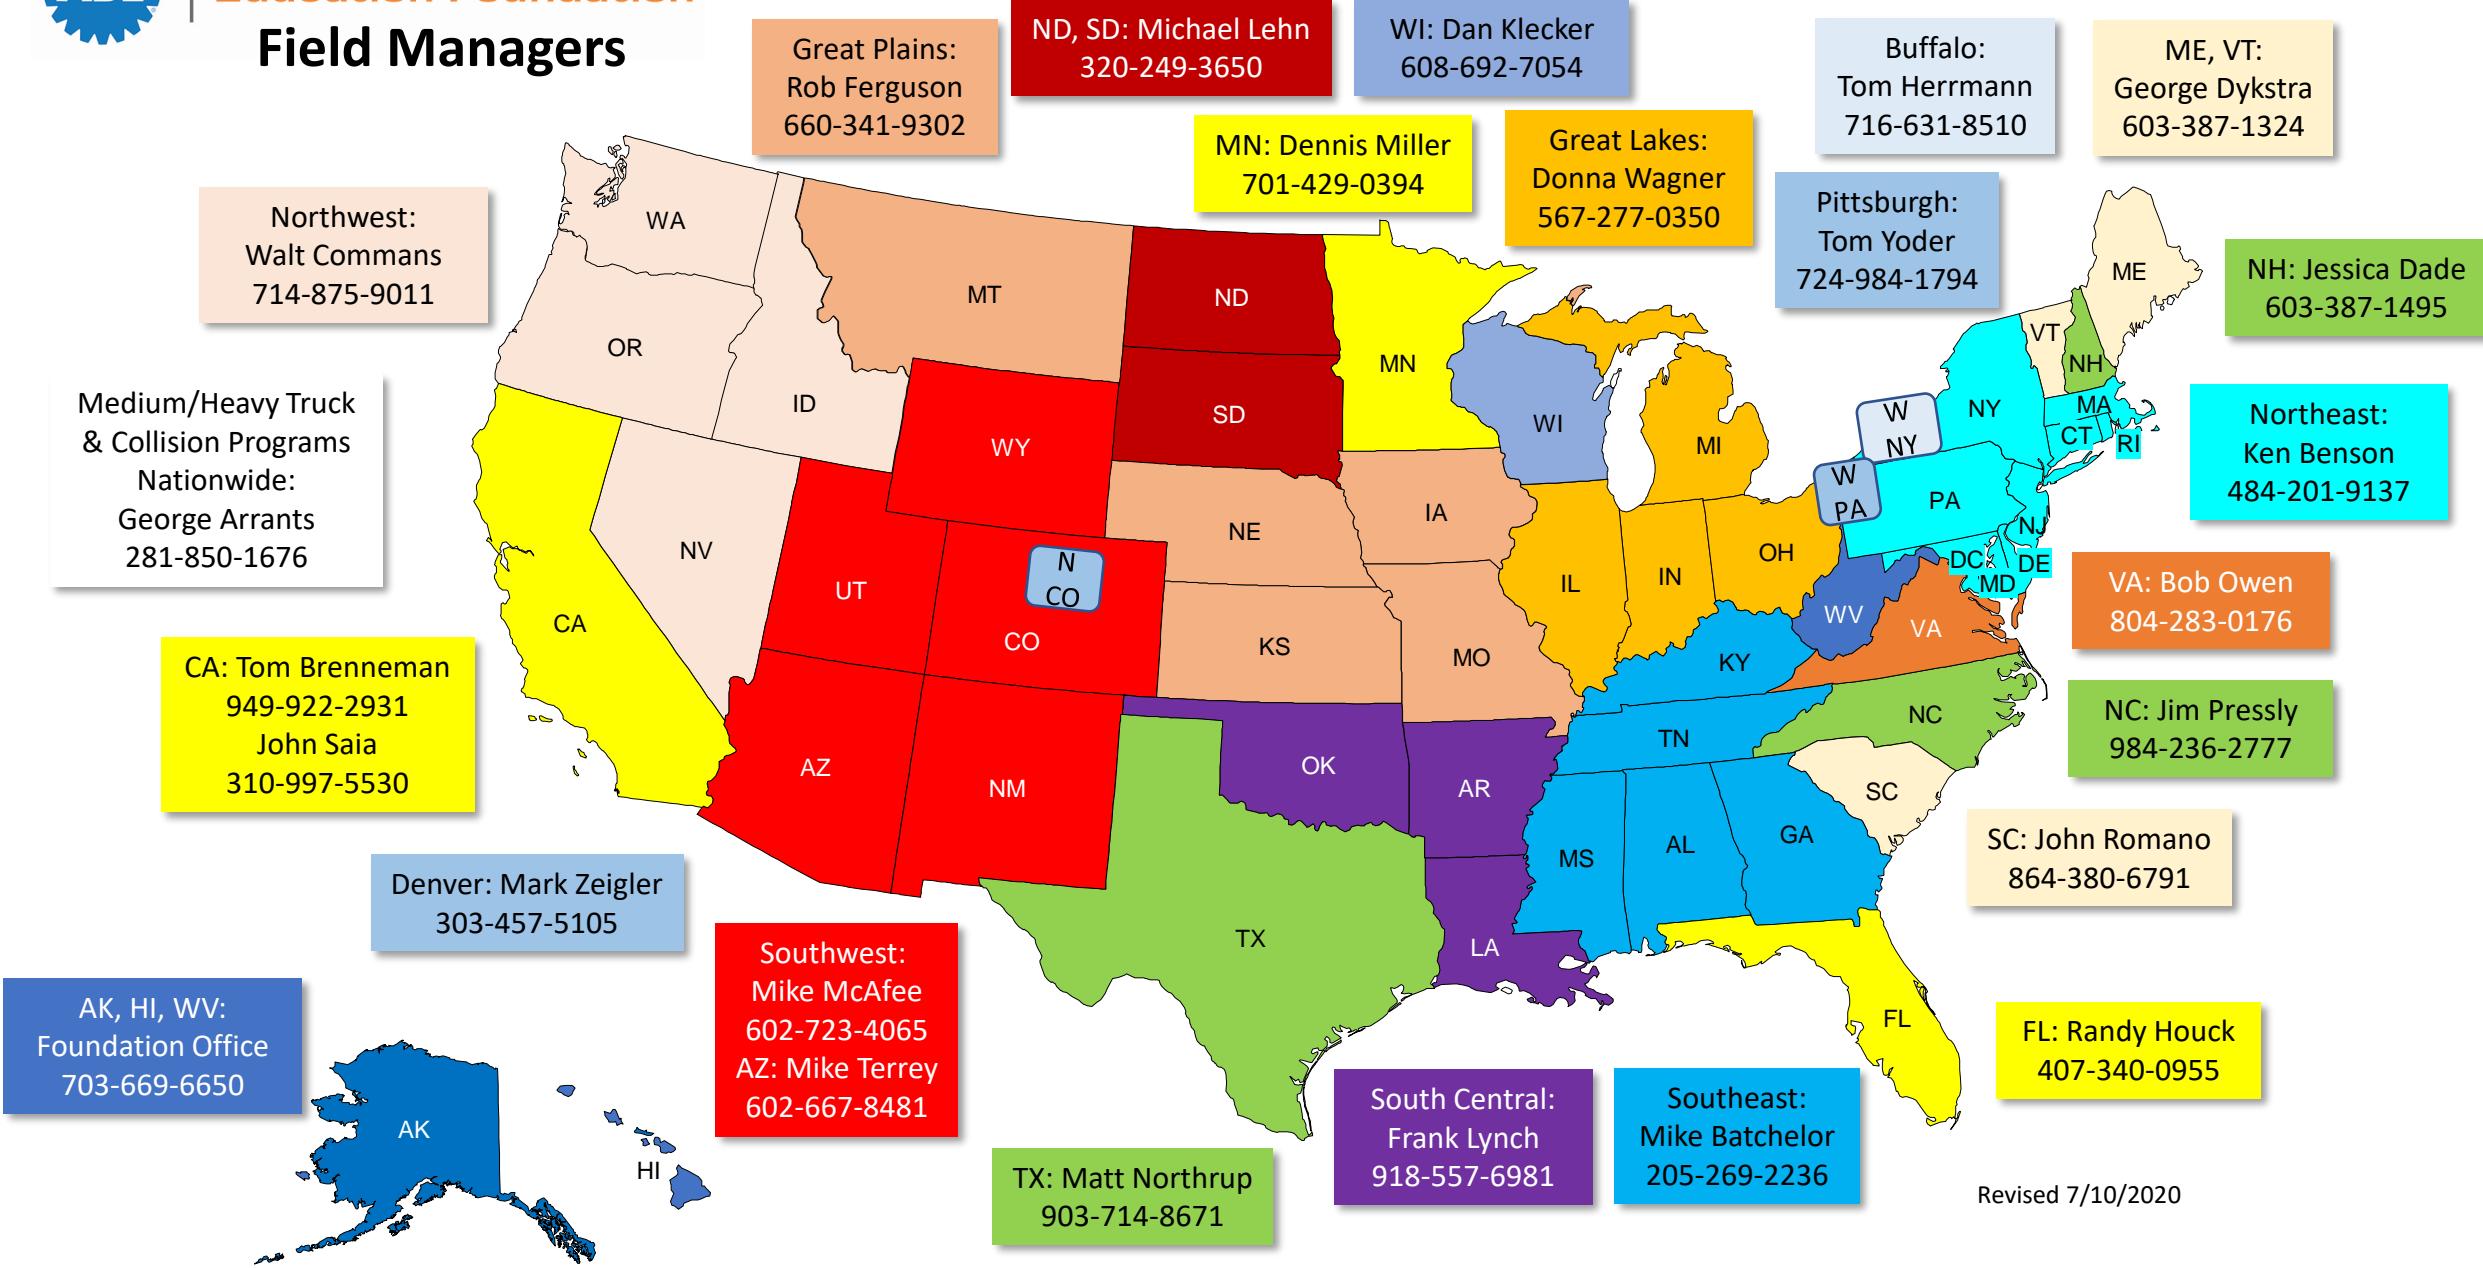

Education Foundation Field Managers

Revised 7/10/2020

2020 ASE Education Foundation Field Managers

State	Field Manager	Email	Phone
Alabama	Mike Batchelor	mike.batchelor@ASEeducation.org	205-269-2236
Alaska	Foundation Office	info@ASEeducationfoundation.org	703-669-6650
Arizona	Mike McAfee Mike Terrey	mike@aada.com michael@aada.com	602-723-4065 602-667-8481
Arkansas	Frank Lynch	frank.lynch@ASEeducation.org	918-557-6981
California	Tom Brenneman John Saia	tom_brenneman@ca.rr.com shelbyguy@live.com	949-922-2931 310-997-5530
Colorado	Mike McAfee	mike@aada.com	602-723-4065
Colorado (Denver Area)	Mark Zeigler	mark.zeigler@colorado.auto	303-457-5105
Connecticut	Ken Benson	ken.benson@ASEeducation.org	484-201-9137
District of Columbia	Ken Benson	ken.benson@ASEeducation.org	484-201-9137
Delaware	Ken Benson	ken.benson@ASEeducation.org	484-201-9137
Florida	Randy Houck	rhouck2@cfl.rr.com	407-340-0955
Georgia	Mike Batchelor	mike.batchelor@ASEeducation.org	205-269-2236
Hawaii	Foundation Office	info@ASEeducationfoundation.org	703-669-6650
Idaho	Walt Commans	waltcommans@msn.com	714-875-9011
Illinois	Donna Wagner	donna.wagner@ASEeducation.org	567-277-0350
Indiana	Donna Wagner	donna.wagner@ASEeducation.org	567-277-0350
Iowa	Rob Ferguson	rob.ferguson@ASEeducation.org	660-341-9302
Kansas	Rob Ferguson	rob.ferguson@ASEeducation.org	660-341-9302
Kentucky	Mike Batchelor	mike.batchelor@ASEeducation.org	205-269-2236
Louisiana	Frank Lynch	frank.lynch@ASEeducation.org	918-557-6981
Maine	George Dykstra	gdykstra2@yahoo.com	603-387-1324
Maryland	Ken Benson	ken.benson@ASEeducation.org	484-201-9137
Massachusetts	Ken Benson	ken.benson@ASEeducation.org	484-201-9137
Michigan	Donna Wagner	donna.wagner@ASEeducation.org	567-277-0350
Minnesota	Dennis Miller	dennis.miller@ASEeducation.org	701-429-0394
Mississippi	Mike Batchelor	mike.batchelor@ASEeducation.org	205-269-2236
Missouri	Rob Ferguson	rob.ferguson@ASEeducation.org	660-341-9302
Montana	Rob Ferguson	rob.ferguson@ASEeducation.org	660-341-9302