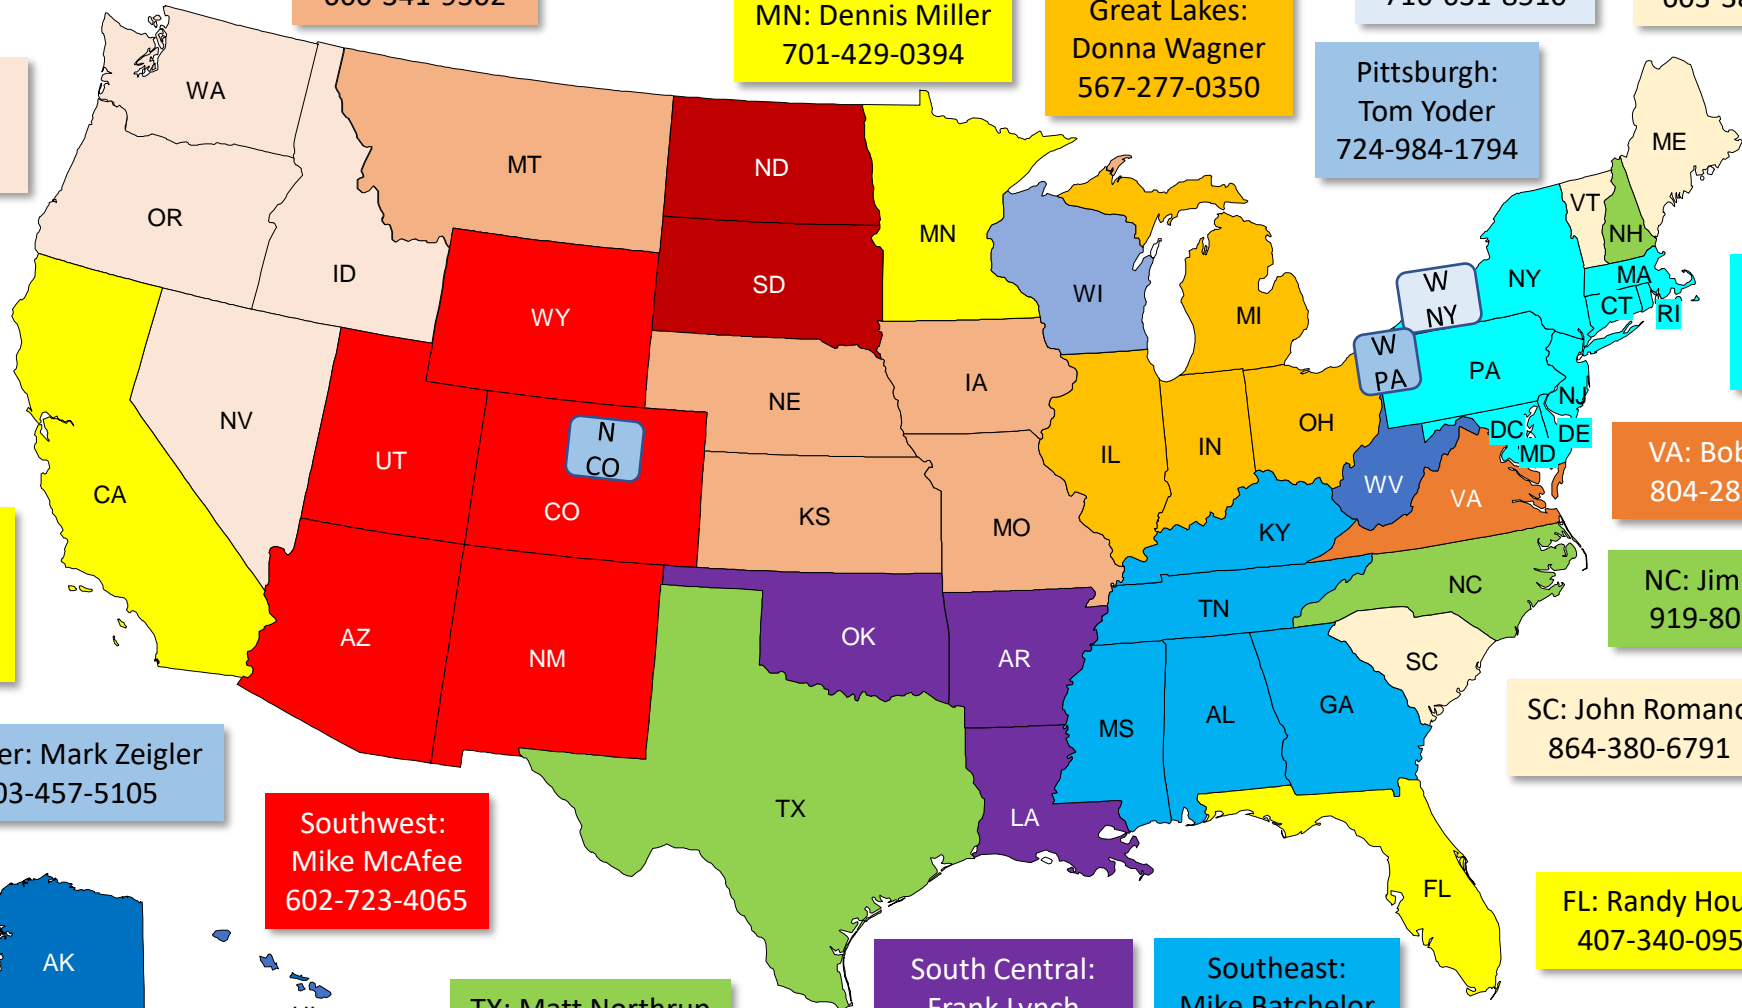

Northeast:
Ken Benson
484-201-9137

CA: Tom Brenneman
714-469-7835
John Saia
310-997-5530

VA: Bob Owen
804-283-0176

Denver: Mark Zeigler
303-457-5105

NC: Jim Pressly
919-807-3887

Southwest:
Mike McAfee
602-723-4065

SC: John Romano
864-380-6791

AK, HI, WV:
Foundation Office
703-669-6650

TX: Matt Northrup
903-714-8671

South Central:
Frank Lynch
918-557-6981

Southeast:
Mike Batchelor
205-269-2236

FL: Randy Houck
407-340-0955