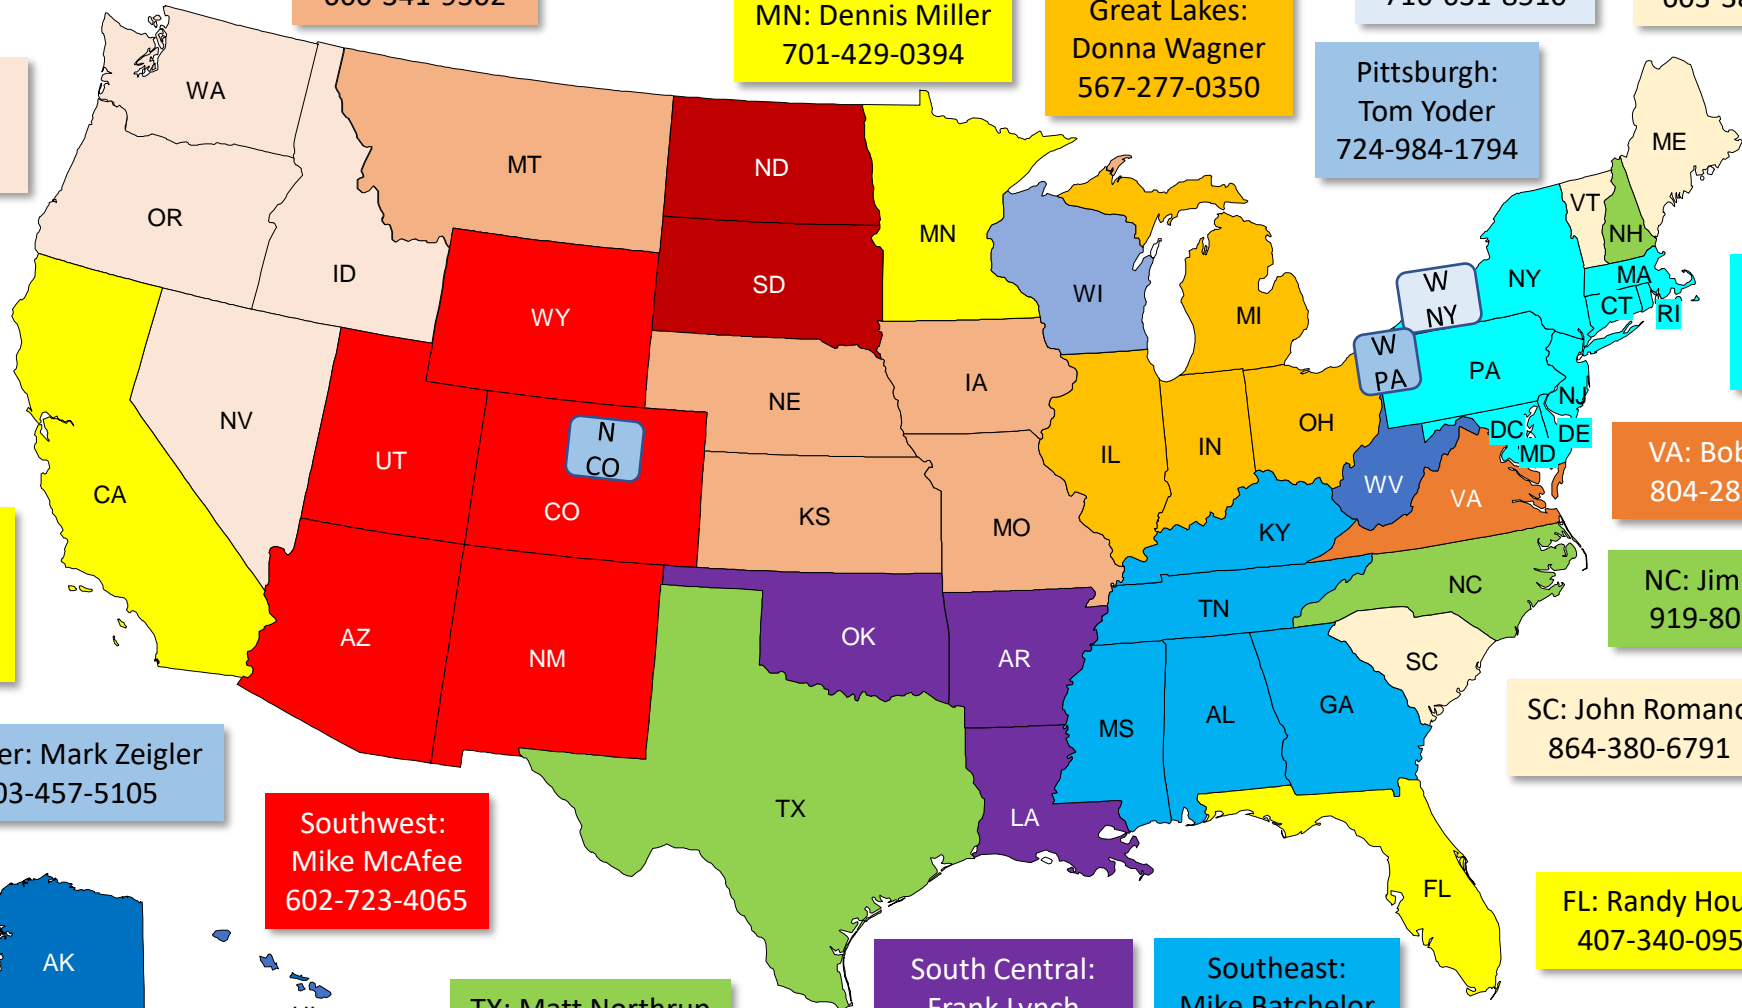

Southwest:
Mike McAfee
602-723-4065

SC: John Romano
864-380-6791

FL: Randy Houck
407-340-0955

TX: Matt Northrup
903-714-8671

South Central:
Frank Lynch
918-557-6981

Southeast:
Mike Batchelor
205-269-2236

ASE Education Foundation Partners

Volkswagen

HONDA

TOYOTA

SUBARU

Audi

Ever better.™

Bridgestone Retail Operations

PORSCHE