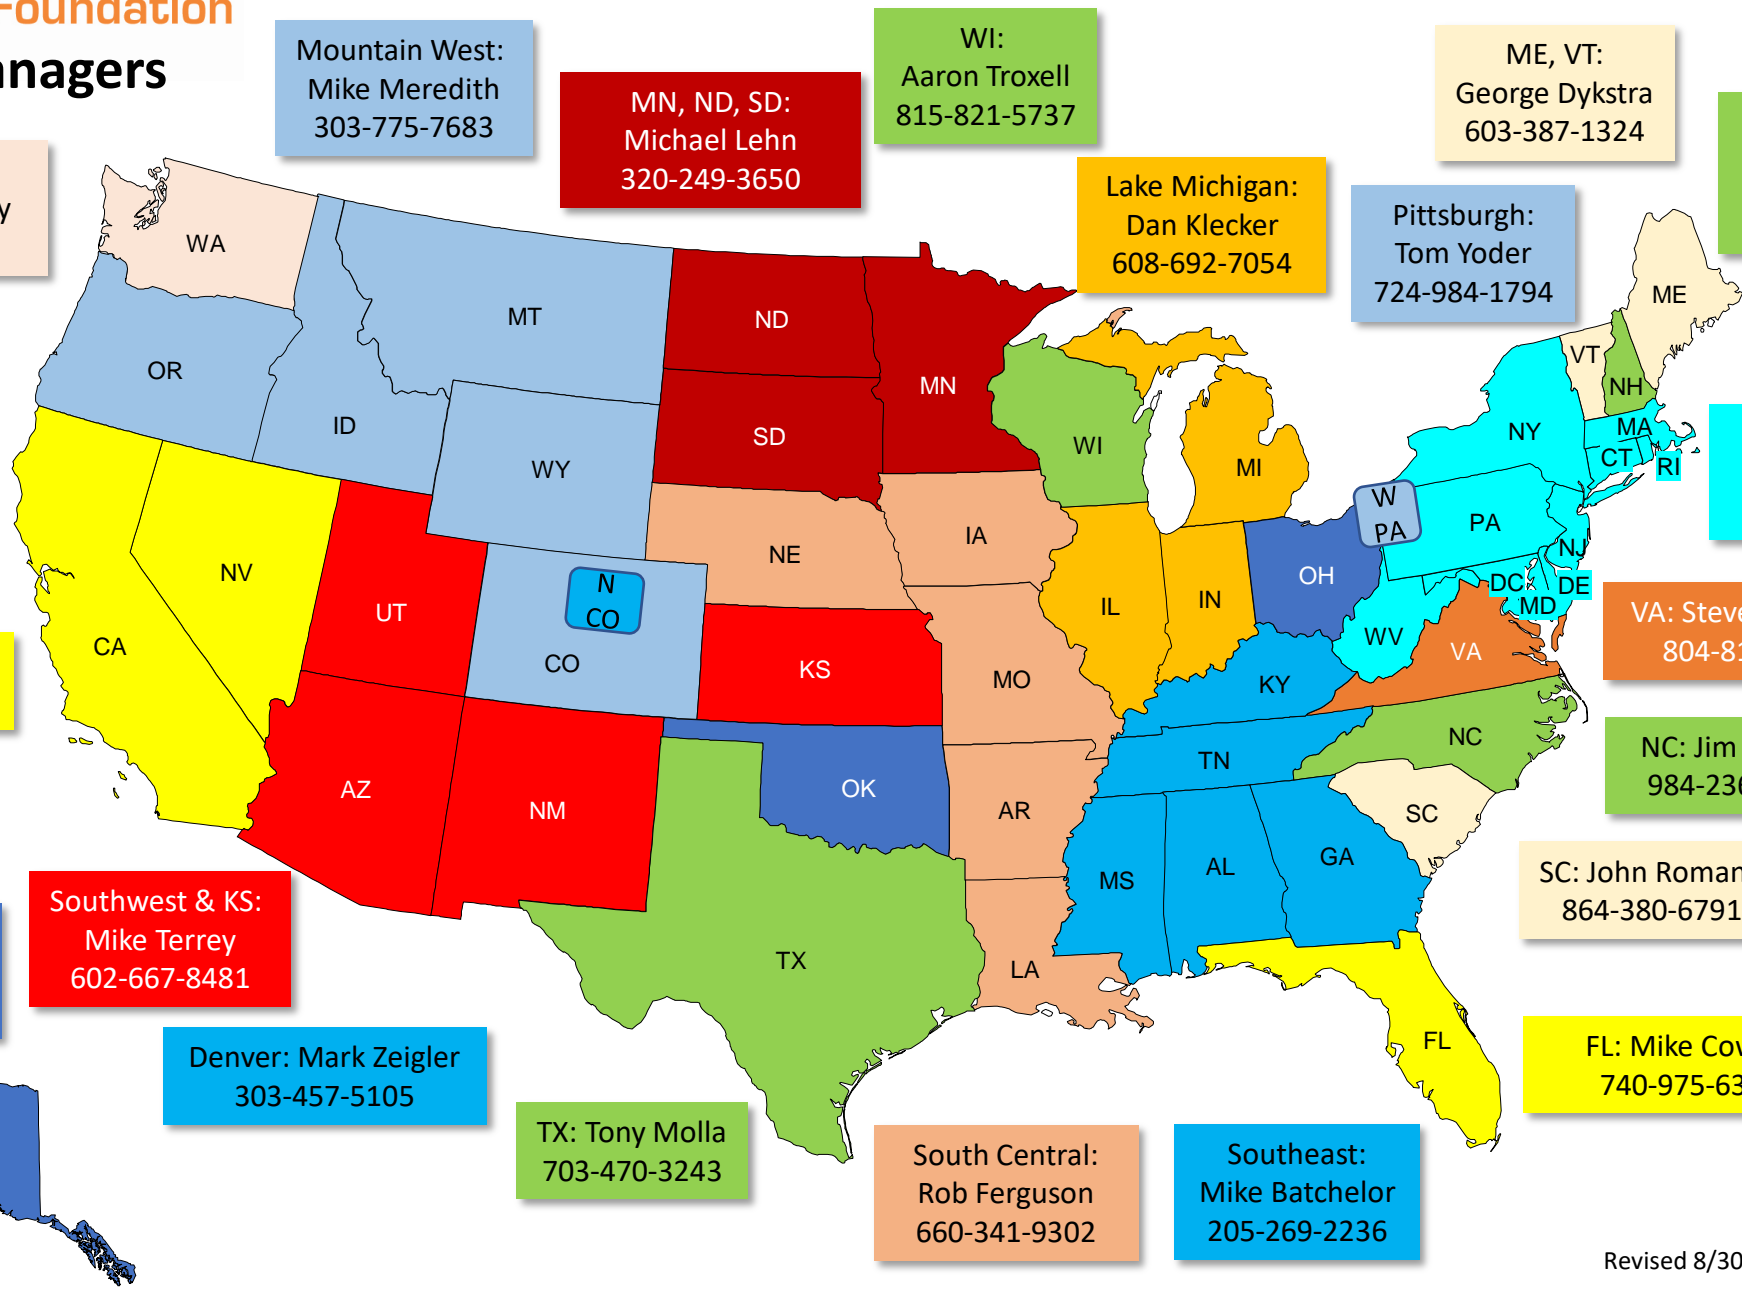

Denver:
Mark Zeigler
303-457-5105

TX:
Tony Molla
703-470-3243

South Central:
Rob Ferguson
660-341-9302

Southeast:
Mike Batchelor
205-269-2236

SC:
John Romano
864-380-6791

FL:
Mike Cowles
740-975-6326

State	Field Manager	Email	Phone
Alabama	Mike Batchelor	mike.batchelor@ASEducation.org	205-269-2236
Alaska	Foundation Office	info@ASEducationfoundation.org	703-669-6650
Arizona	Mike Terrey	michael@aada.com	602-667-8481
Arkansas	Rob Ferguson	rob.ferguson@ASEducation.org	660-341-9302
California	Ron Kato	ron.kato@ASEducation.org	562-338-9211
Colorado	Mike Meredith	mike.meredith@ASEducation.org	303-775-7683
Colorado (Denver Area)	Mark Zeigler	mark.zeigler@colorado.auto	303-457-5105
Connecticut	Ken Benson	ken.benson@ASEducation.org	484-201-9137
District of Columbia	Ken Benson	ken.benson@ASEducation.org	484-201-9137
Delaware	Ken Benson	ken.benson@ASEducation.org	484-201-9137
Florida	Mike Cowles	mike.cowles@ASEducation.org	740-975-6326
Georgia	Mike Batchelor	mike.batchelor@ASEducation.org	205-269-2236
Hawaii	Ron Kato	ron.kato@ASEducation.org	562-338-9211
Idaho	Mike Meredith	mike.meredith@ASEducation.org	303-775-7683
Illinois	Dan Klecker	dan.klecker@ASEducation.org	608-692-7054
Indiana	Dan Klecker	dan.klecker@ASEducation.org	608-692-7054
Iowa	Rob Ferguson	rob.ferguson@ASEducation.org	660-341-9302
Kansas	Mike Terrey	michael@aada.com	602-667-8481
Kentucky	Mike Batchelor	mike.batchelor@ASEducation.org	205-269-2236
Louisiana	Rob Ferguson	rob.ferguson@ASEducation.org	660-341-9302
Maine	George Dykstra	gdykstra2@yahoo.com	603-387-1324
Maryland	Ken Benson	ken.benson@ASEducation.org	484-201-9137
Massachusetts	Ken Benson	ken.benson@ASEducation.org	484-201-9137
Michigan	Dan Klecker	dan.klecker@ASEducation.org	608-692-7054
Minnesota	Michael Lehn	michael.lehn@ASEducation.org	320-249-3650
Mississippi	Mike Batchelor	mike.batchelor@ASEducation.org	205-269-2236
Missouri	Rob Ferguson	rob.ferguson@ASEducation.org	660-341-9302
Montana	Mike Meredith	mike.meredith@ASEducation.org	303-775-7683