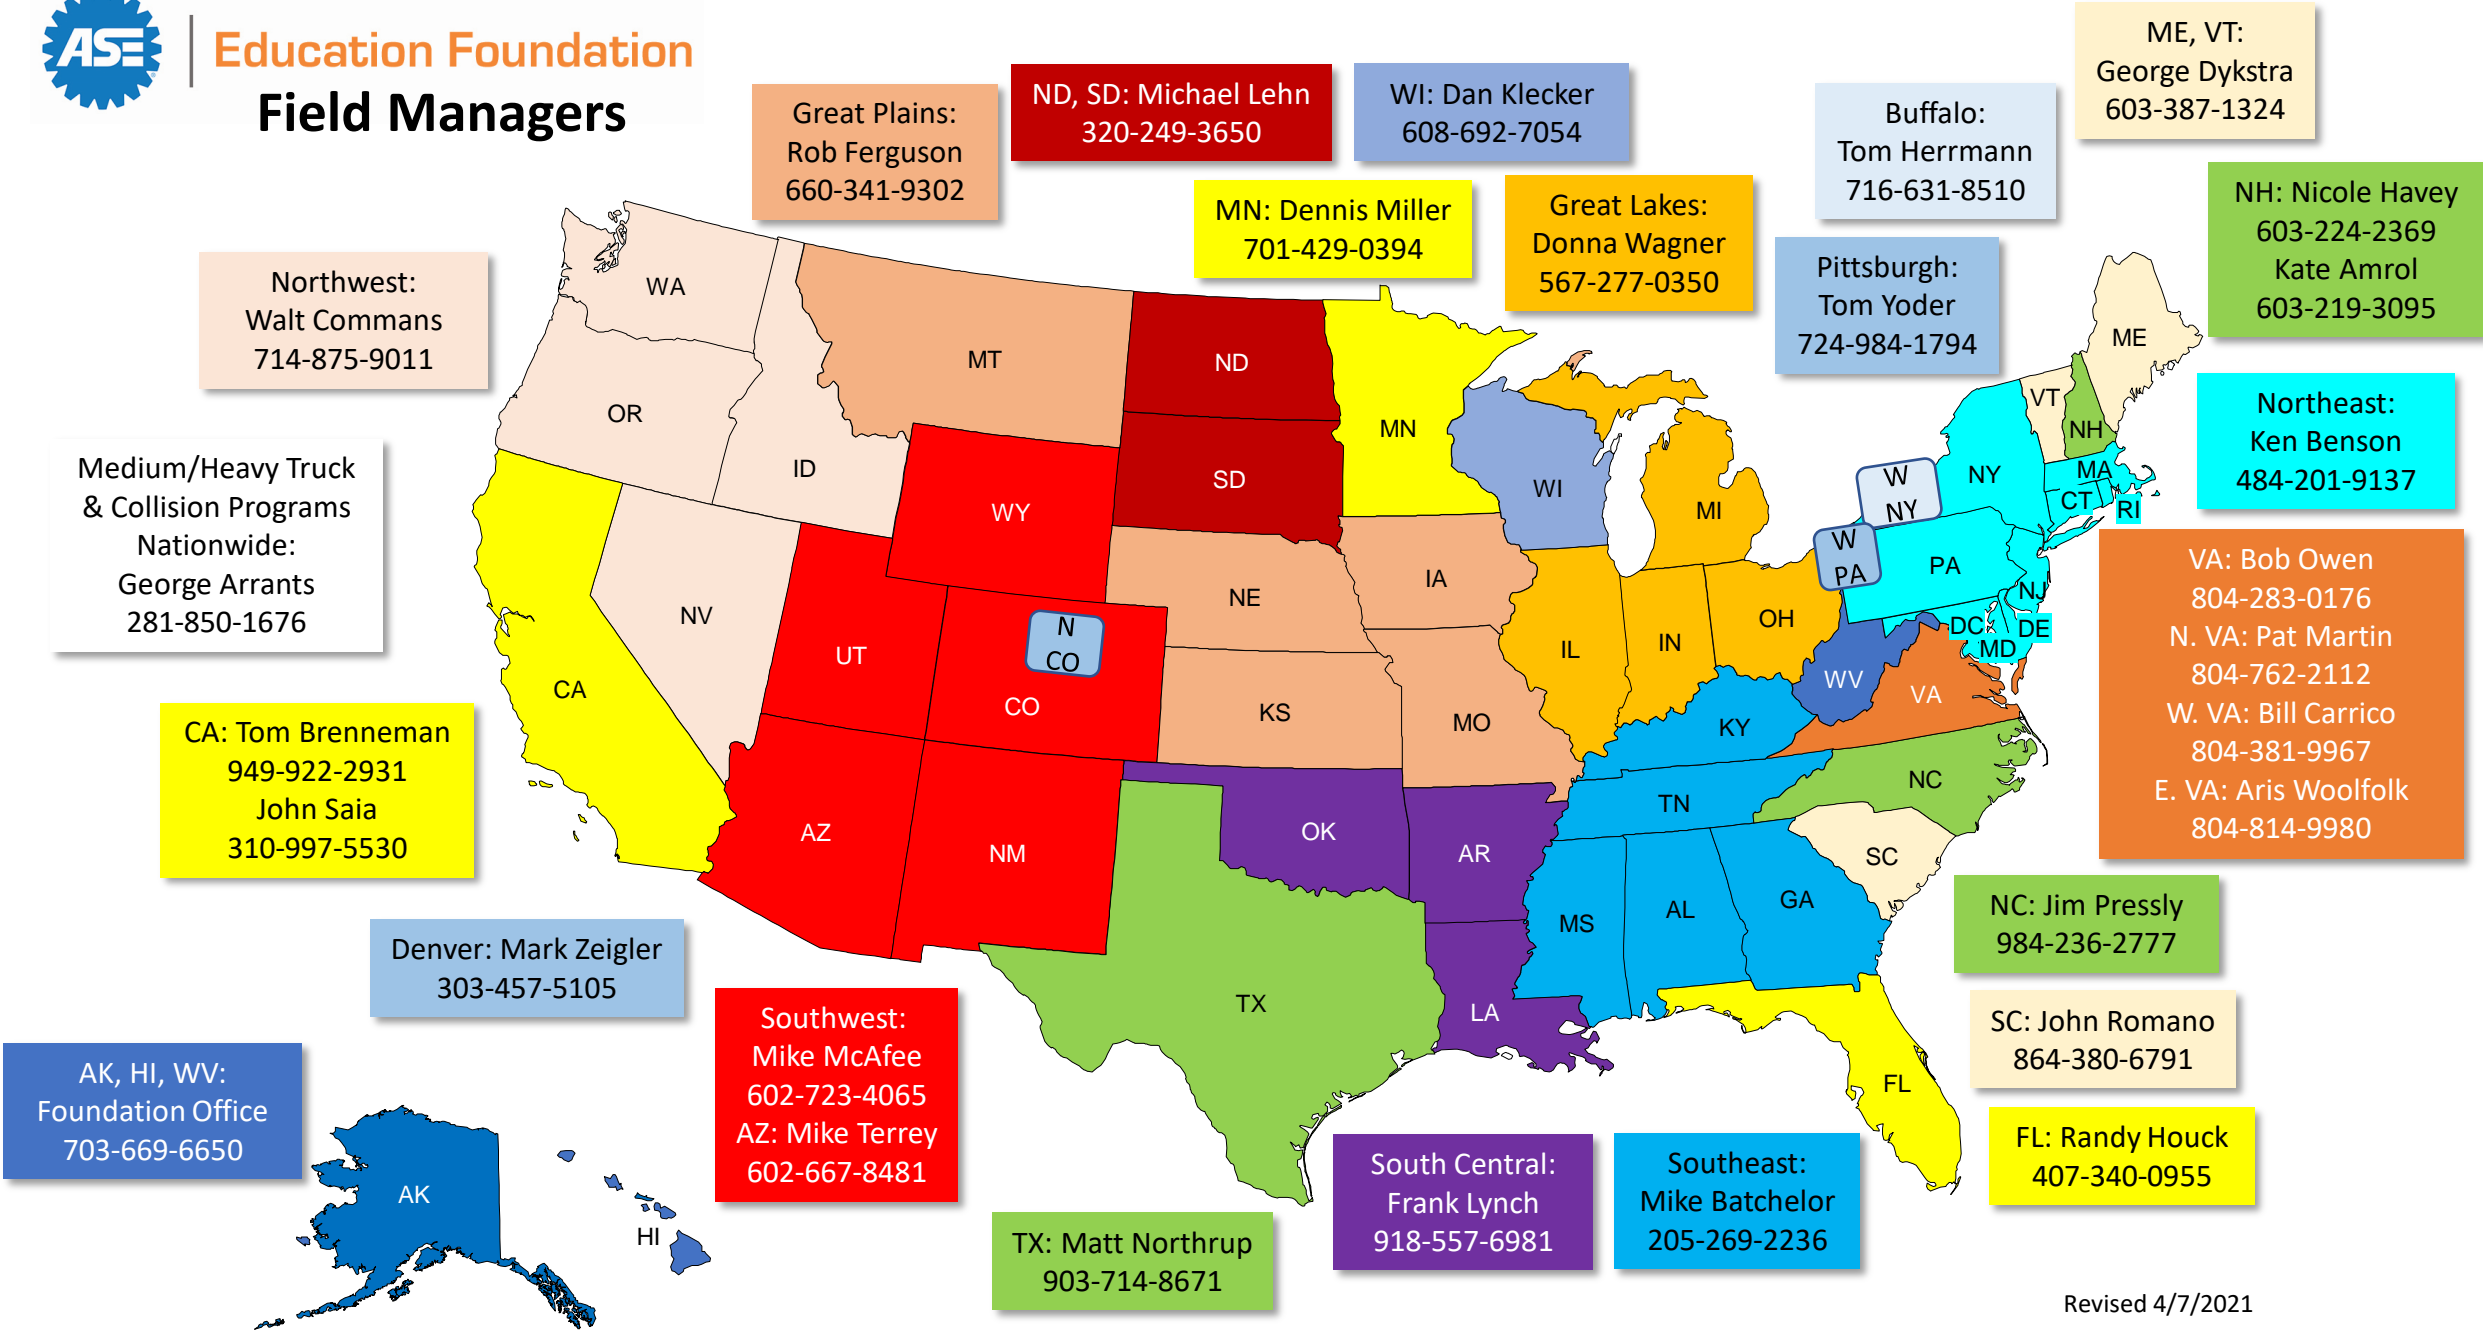

Education Foundation Field Managers

Northwest:
Walt Commans
714-875-9011

Great Plains:
Rob Ferguson
660-341-9302

ND, SD: Michael Lehn
320-249-3650

WI: Dan Klecker
608-692-7054

Buffalo:
Tom Herrmann
716-631-8510

ME, VT:
George Dykstra
603-387-1324

MN: Dennis Miller
701-429-0394

Great Lakes:
Donna Wagner
567-277-0350

Pittsburgh:
Tom Yoder
724-984-1794

NH: Nicole Havey
603-224-2369
Kate Amrol
603-219-3095

Medium/Heavy Truck
& Collision Programs
Nationwide:
George Arrants
281-850-1676