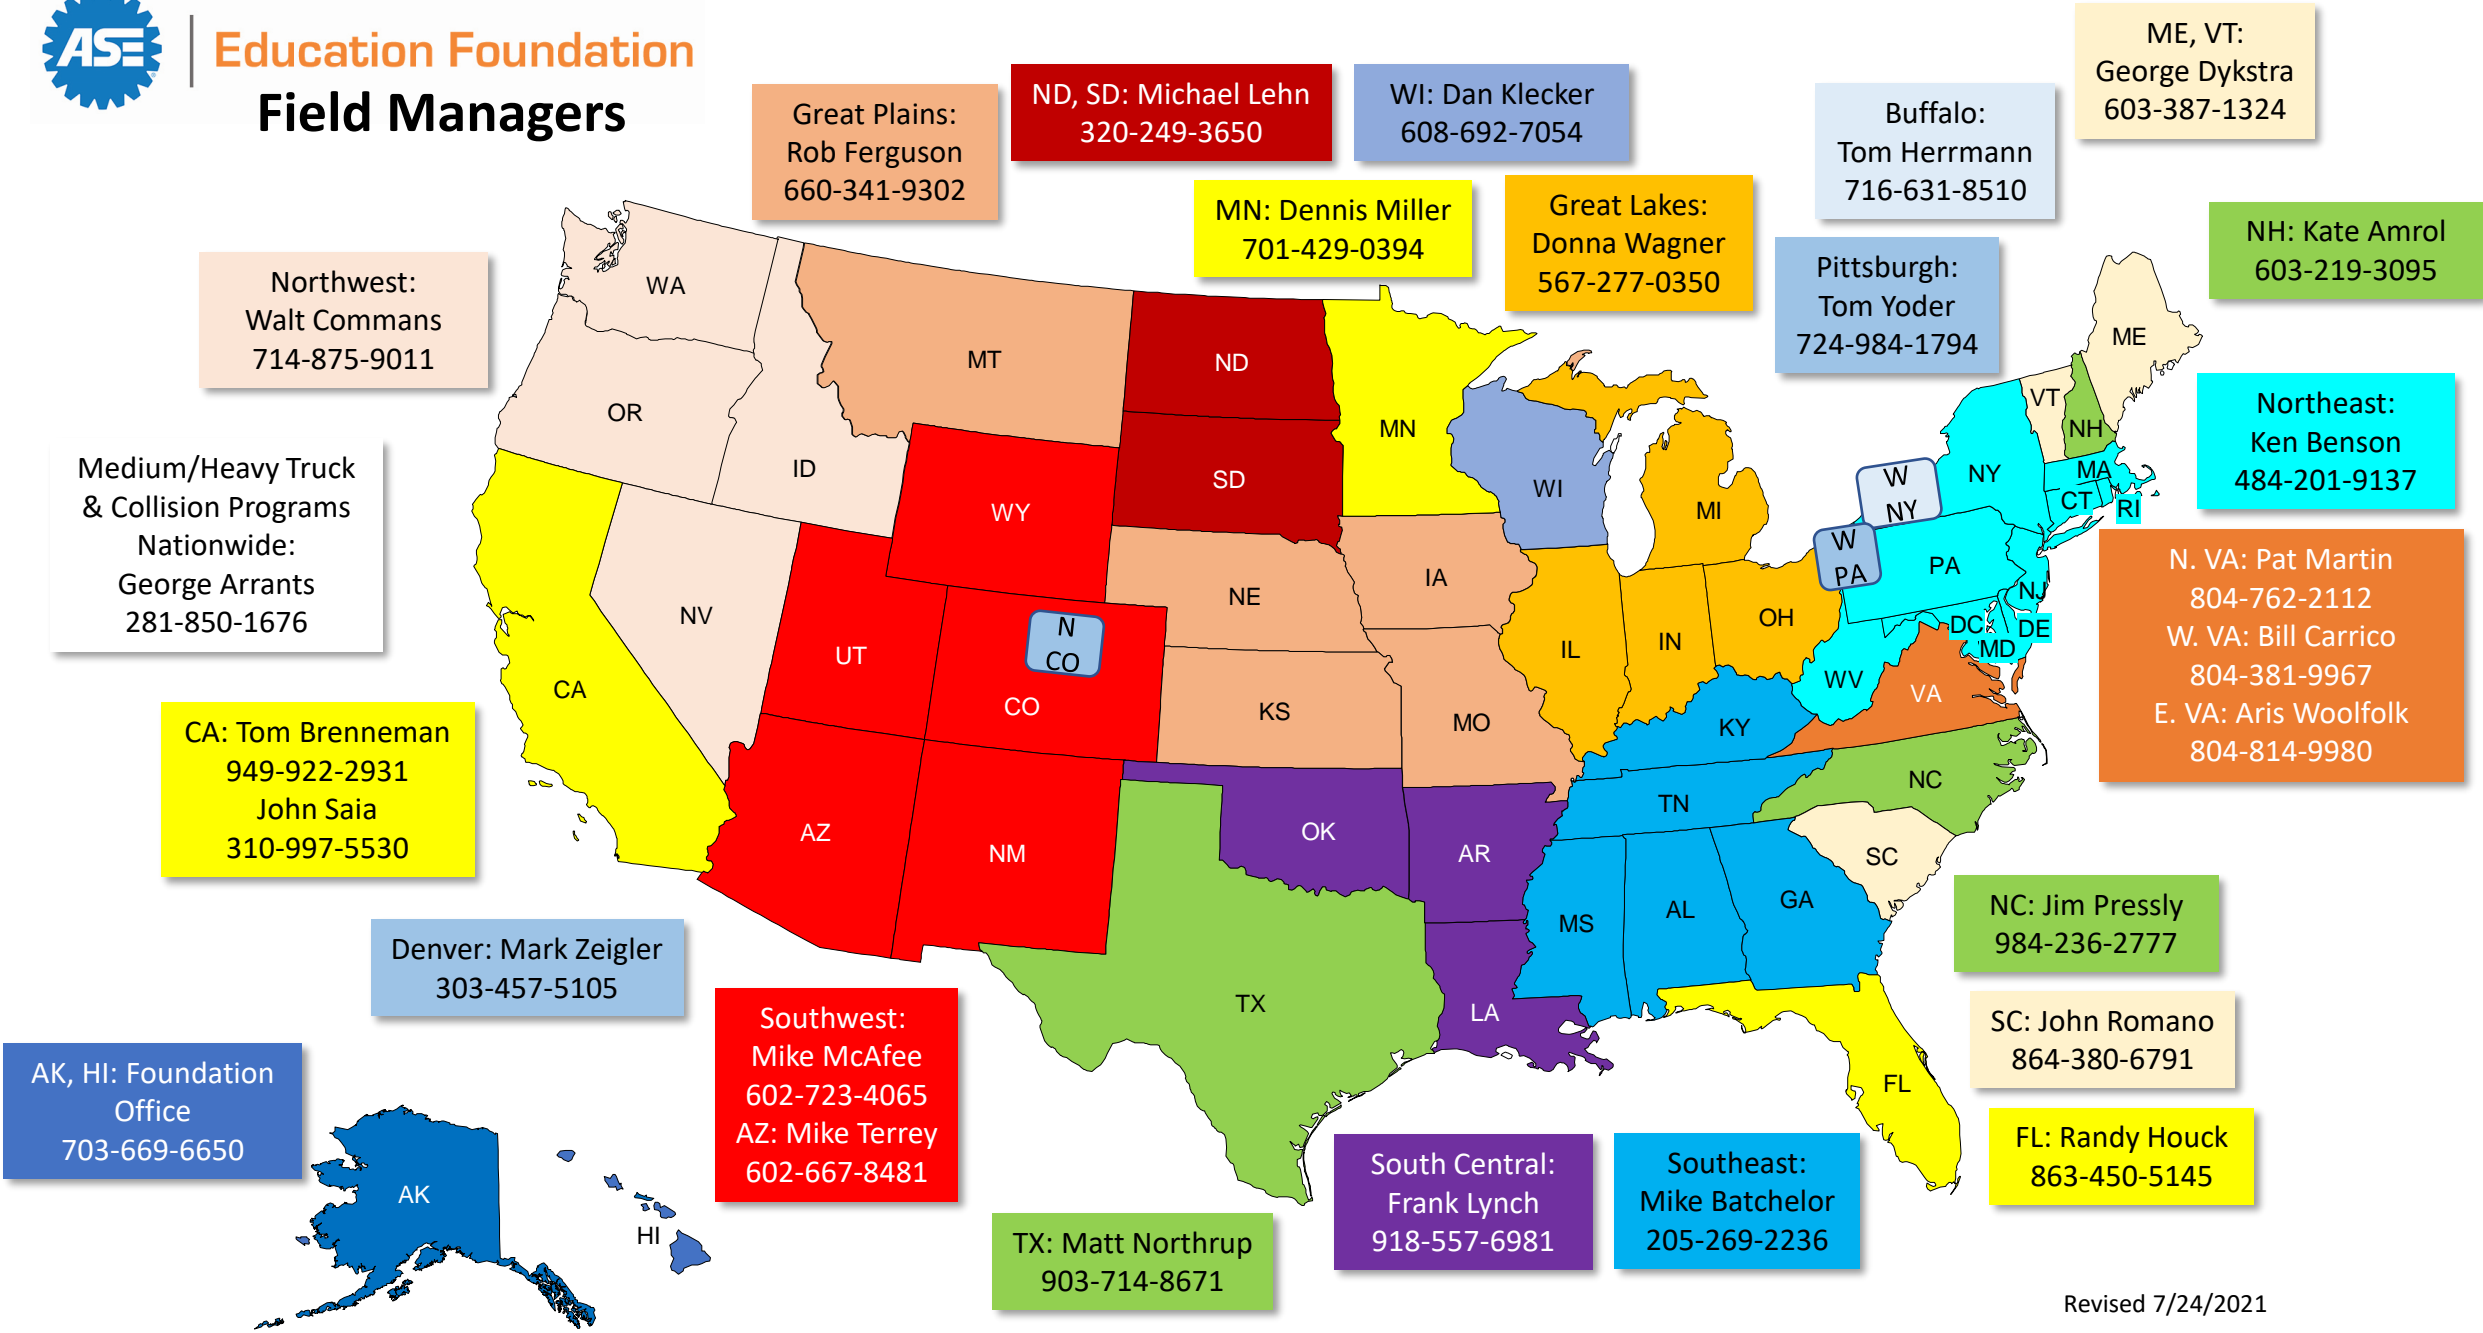

Education Foundation Field Managers

ME, VT:
George Dykstra
603-387-1324

WI: Dan Klecker
608-692-7054

ND, SD: Michael Lehn
320-249-3650

Great Plains:
Rob Ferguson
660-341-9302

Buffalo:
Tom Herrmann
716-631-8510

NH: Kate Amrol
603-219-3095

Great Lakes:
Donna Wagner
567-277-0350

MN: Dennis Miller
701-429-0394

Pittsburgh:
Tom Yoder
724-984-1794

Northeast:
Ken Benson
484-201-9137

Northwest:
Walt Commans
714-875-9011

Medium/Heavy Truck
& Collision Programs
Nationwide:
George Arrants
281-850-1676