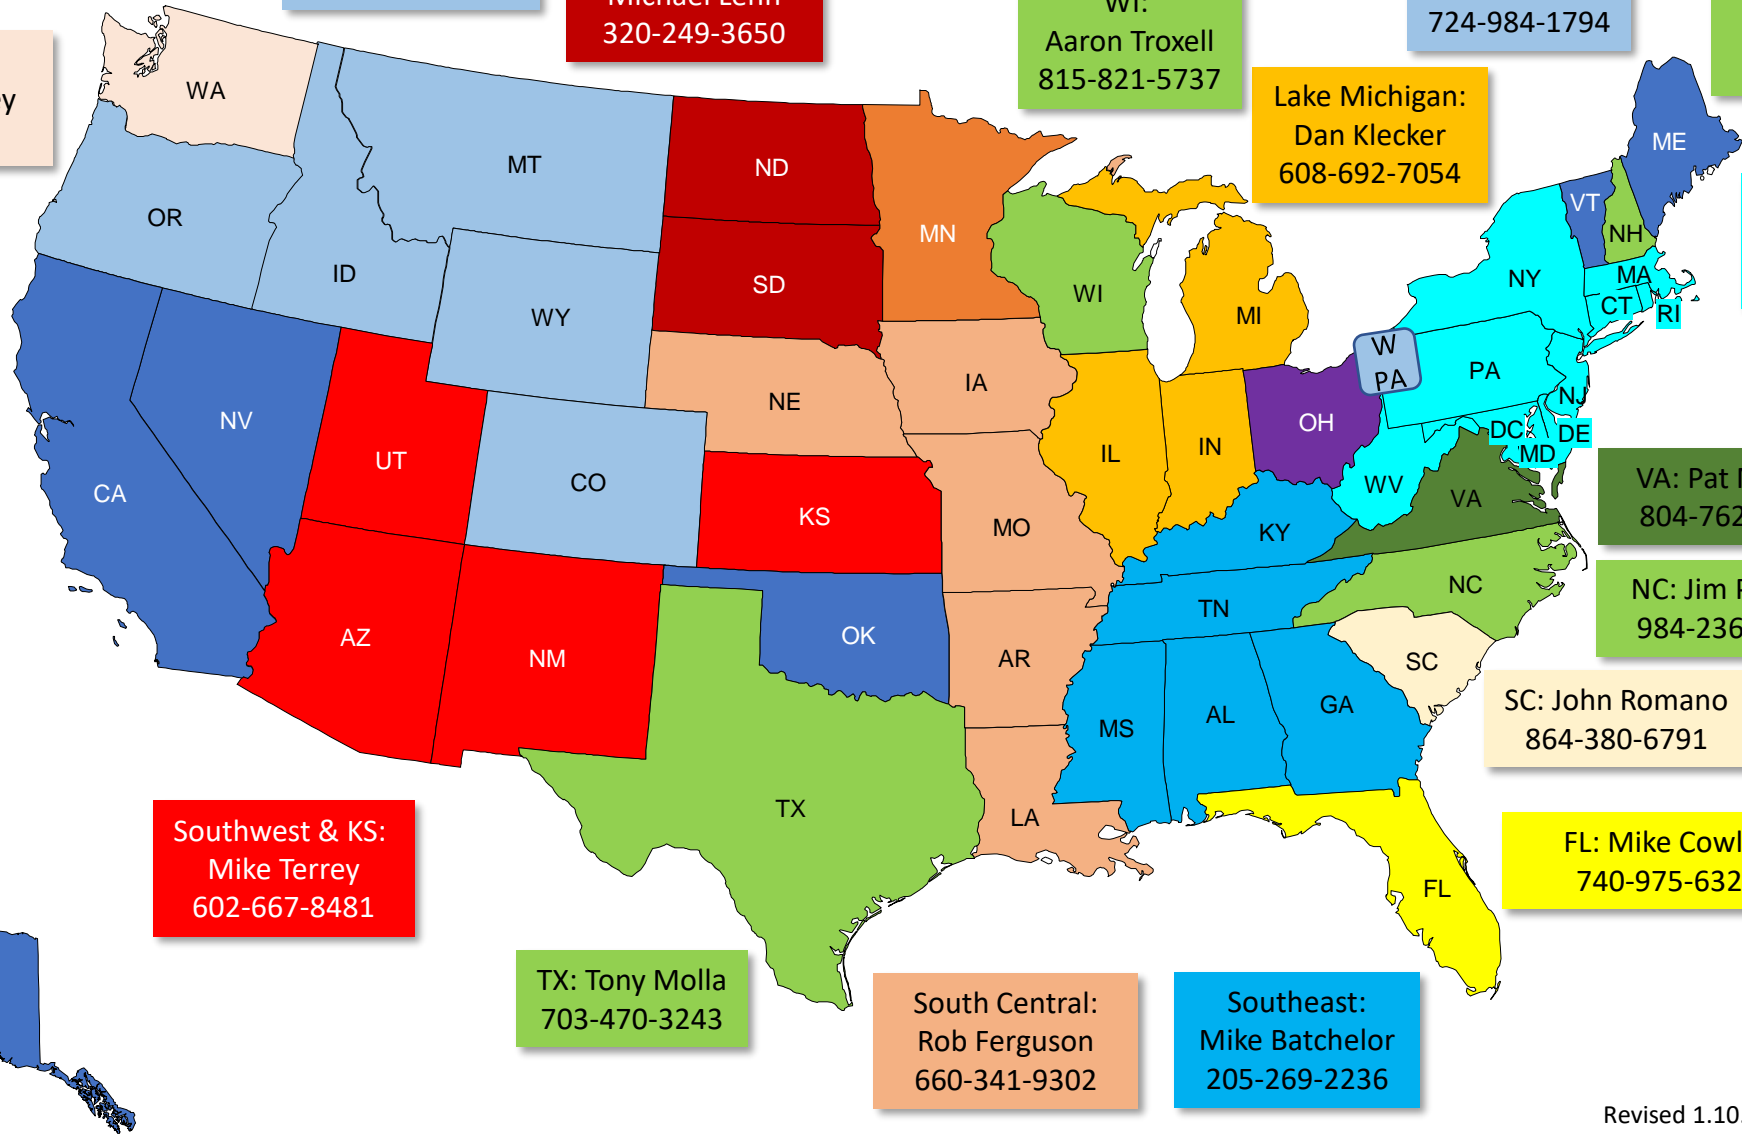

Education Foundation Field Managers

WA:
Jessica Dempsey
509-323-2726

Mountain West:
Mike Meredith
303-775-7683

ND, SD:
Michael Lehn
320-249-3650

MN: Dean Joslin
763-227-7869

OH:
Mike Wiant
330-936-2276

Pittsburgh:
Tom Yoder
724-984-1794

NH:
Adam Memmolo
603-224-2369
Jamie Wood
603-224-2369

AK, CA, HI, ME, NV, OH,
OK, VT:
Virginia Oden
703-669-6664

WI:
Aaron Troxell
815-821-5737

Lake Michigan:
Dan Klecker
608-692-7054

Northeast:
Ken Benson
484-201-9137

Southwest & KS:
Mike Terrey
602-667-8481

TX: Tony Molla
703-470-3243

South Central:
Rob Ferguson
660-341-9302

Southeast:
Mike Batchelor
205-269-2236

SC: John Romano
864-380-6791

FL: Mike Cowles
740-975-6326